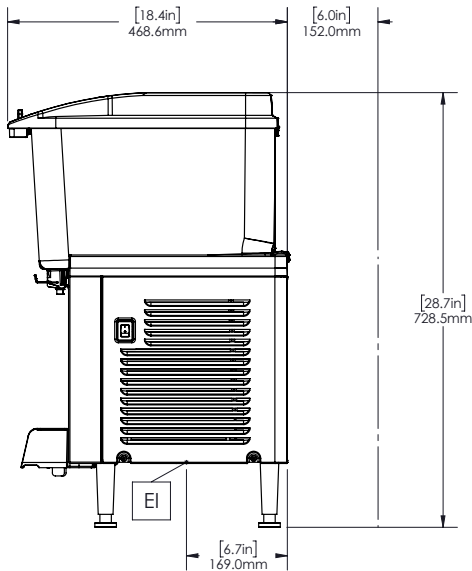

Front

Electric

Supply voltage:

CCCRL1 (ECS3D22) 220-240 V/1N ph/50/60 Hz

Electrical power max.:

0.6 kW

Key Information:

External dimensions, Width:	521 mm
External dimensions, Depth:	451 mm
External dimensions, Height:	729 mm
Net weight:	ISO 9001 kg
Shipping weight:	36 kg
Shipping height:	650 mm
Shipping width:	500 mm
Shipping depth:	650 mm

Sustainability

Refrigerant type: R290

Side