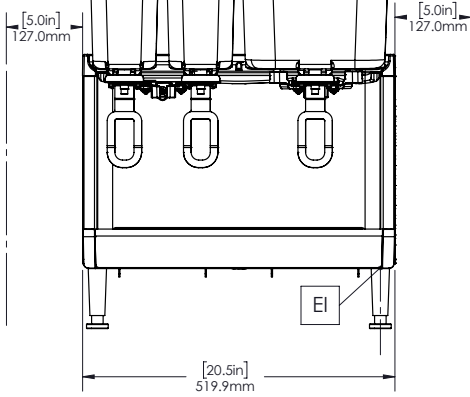

Front

Electric

Supply voltage:

CCCRL1 (ECS3D22) 220-240 V/1N ph/50/60 Hz

Electrical power max.:

0.6 kW

Key Information:

External dimensions, Width:	521 mm
External dimensions, Depth:	451 mm
External dimensions, Height:	729 mm
Net weight:	ISO 9001 kg
Shipping weight:	36 kg
Shipping height:	650 mm
Shipping width:	500 mm
Shipping depth:	650 mm

Sustainability

Refrigerant type: R290